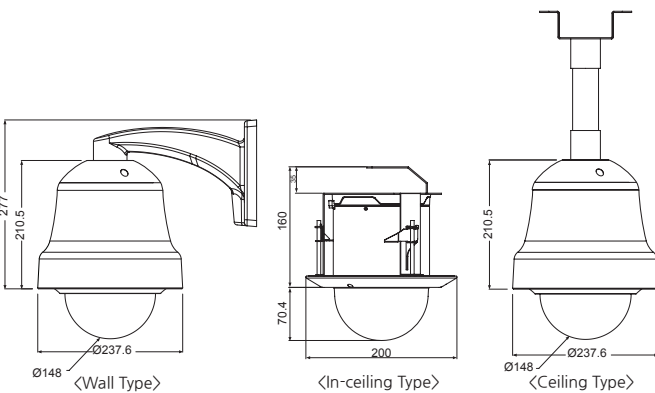

## Features

- 1/3" 2MP Panasonic CMOS sensor
- 1080p@30/25fps, 720p@60/50fps, 720p@30/25fps
- HD-SDI, CVBS
- x30 Optical Zoom(4.3mm~129mm) & x32 Digital Zoom
- x20 Optical Zoom(4.7mm~94mm) & x32 Digital Zoom
- Day & Night(ICR)
- Real-time True WDR
- Digital Noise Reduction(2D+3D)
- Digital Image Stabilizer
- Privacy Mask Function
- High Light Compensation
- Defog Function
- 255 Presets, 8 Tours, 8 Scans, 4 Patterns, 16 Areas, 8 Alarms
- 360° Endless Pan Rotation
- RS-422, RS-485 communication
- Multiple Protocols
- -40°C~+60°C All weather High Tolerance
- Corrosion-resistant external PC housing
- Weather-proof IP66 outdoor housing
- Airflow Control System

## Dimensions

Unit : mm

CAMERA	
Image Sensor	1/3" Panasonic CMOS Sensor
Total Pixels	1956 (H) x 1266 (V) = 2.48M Pixels
Active Pixels	1944 (H) x 1092 (V) = 2.12M Pixels
Video Format	1080p@30/25fps, 720p@60/50fps, 720p@30/25fps
Min. Illumination	Color(1/30s) : 0.5 lux , BW(1/30s) : 0.1lux Color DSS(1/7.5s) : 0.125 lux , BW DSS(1/7.5s) : 0.025 lux
S/N Ratio	more than 50dB (AGC off)
Video Output	HD-SDI, CVBS

GENERAL	
Power Source	AC21~26V 60Hz / 50Hz(Power adaptor not included)
Power Consumption	12W / Max 75W(Fan & Heater)
Operating Temperature	-40°C ~ +60°C / 0% ~ 90% RH
Ingress Protection	IP66
Material	Aluminum
Dimensions	237(Ø) x 310(H) mm
Weight	3.8Kg