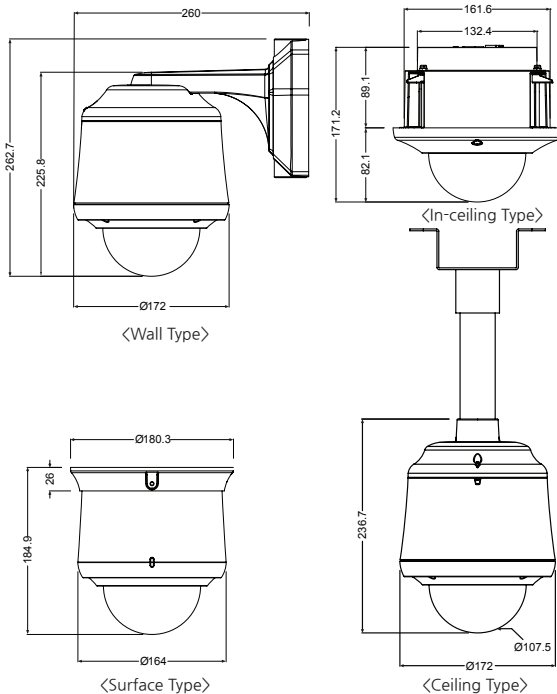

## Features

- 1/3" 2MP Panasonic CMOS sensor
- 1080p@30/25fps, 720p@60/50fps, 720p@30/25fps
- HD-SDI, CVBS
- x10 Optical Zoom(5.1mm ~51mm) & x32 Digital Zoom
- Day & Night(ICR)
- Real-time True WDR
- Digital Noise Reduction(2D+3D)
- Digital Image Stabilizer
- Privacy Mask Function
- High Light Compensation
- Defog Function
- 360° Endless Pan Rotation, 0°~180° Tilt angle(Digital Flip)
- 255 Presets, 8 Tours, 8 Scans, 4 Patterns, 2 Alarms
- Multiple Protocols

## Dimensions

Unit : mm

CAMERA	
Image Sensor	1/3" Panasonic CMOS Sensor
Total Pixels	1956 (H) x 1266 (V) = 2.48M Pixels
Active Pixels	1944 (H) x 1092 (V) = 2.12M Pixels
Video Format	1080p@30/25fps, 720p@60/50fps, 720p@30/25fps
Min. Illumination	Color : 0.5 lux , BW : 0.1lux
	Color DSS : 0.125 lux , BW DSS : 0.025 lux
S/N Ratio	more than 50dB (AGC off)
Video Output	HD-SDI, CVBS

PAN / TILT	
Pan	360° Endless Pan, 0.1° to 200°/sec.
Pan Speed	Max 300°/sec, ± 0.1° Accuracy
Tilt	0° to 90° tilt angle, 0.1° to 120°/sec.
Tilt Speed	Max 250°/sec, ± 0.1° Accuracy
Preset	255 points, less than 0.1° accuracy